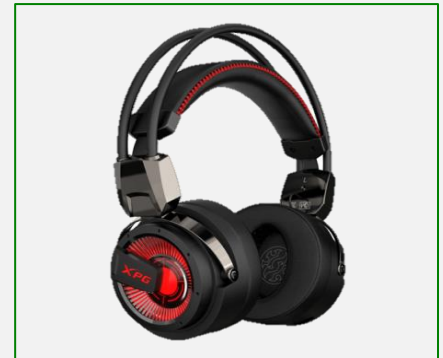

GAMER MODE

Gaming Headsets

XPG PRECOG Headset

World's first dual-driver pro-gaming headset. Virtual 7.1ch surround sound from dynamic/electrostatic drivers and exceptional ergonomic design for supreme comfort. USB and 3.5mm connection to suit almost any device.

HC5113/4

$229.00
gst included